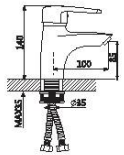

R2803

Single lever bathtub mixer