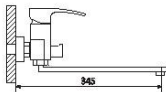

35mm Cartridge

R1001

Single lever basin mixer

R1003

Single lever bathtub mixer

R1005

Single lever bifunctional mixer

R1007C