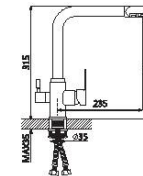

Three-way series

R603

R683

Three-way kitchen faucet