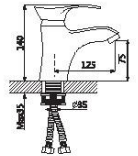

R0103

Single lever bathtub mixer