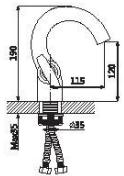

R7401G-1
Double handle basin mixer

R7401K
Double handle basin mixer

R7407
Double handle kitchen mixer

R7407G-1
Double handle kitchen mixer

R7407K
Double handle kitchen mixer

AOLIYA

SANITARY WARE

40mm Cartridge