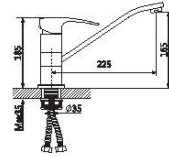

Single lever basin mixer

R1003L

Single lever bathtub mixer

R1005L

Single lever bifunctional mixer

R1006L

Single lever kitchen mixer

AOLIYA
SANITARY WARE