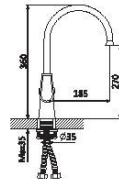

R4507G-1

Single lever kitchen mixer