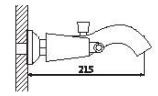

R7405
Double handle bifunctional mixer