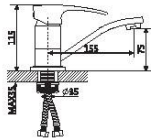

R1007C

Single lever kitchen mixer

R1006D

Single lever kitchen mixer

R1006

Single lever kitchen mixer

35mm Cartridge