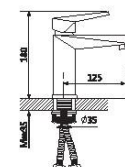

Single lever shower mixer

R2704G-2

Single lever shower mixer

AOLIYA
SANITARY WARE

35mm Cartridge

R40

R4001

Single lever basin mixer