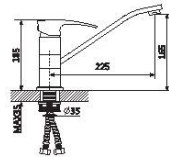

R1007C

Single lever kitchen mixer

R1006D

Single lever kitchen mixer

R1006

Single lever kitchen mixer

35mm Cartridge