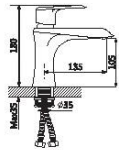

R45

35mm Cartridge

R4501-CW

Single lever basin mixer