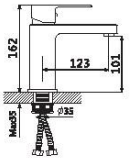

Single lever bifunctional mixer

35mm Cartridge

R25

R2501

Single lever basin mixer

R2501BG

Single lever basin mixer

R2501WG