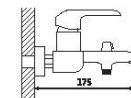

R2403K

Single lever bathtub mixer