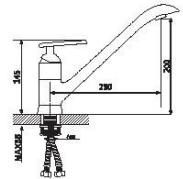

35mm Cartridge

R13

R1301

Single lever basin mixer

R1303

Single lever bathtub mixer

R1305

Single lever bifunctional mixer