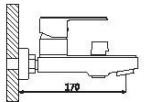

R2503

Single lever bathtub mixer

R2503BG

Single lever bathtub mixer

R2503WG

Single lever bathtub mixer

R2503G-2

Single lever bathtub mixer