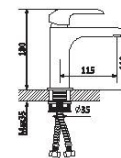

35mm Cartridge

R24K

R2401K

Single lever basin mixer