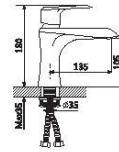

R4501G-1

Single lever basin mixer