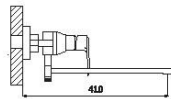

R4505G-1

Single lever bifunctional mixer

35mm Cartridge