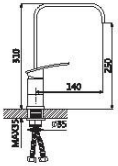

R2202

Single lever bathtub mixer