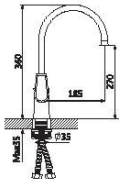

R4507-CW

Single lever kitchen mixer