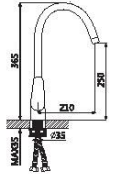

R2807WK

Single lever kitchen mixer