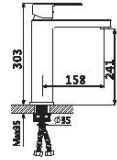

R25

R2501H

Single lever basin mixer

R2504

Single lever shower mixer

R2505

Single lever bifunctional mixer

35mm Cartridge

R25

R2501

Single lever basin mixer

R2501BG

Single lever basin mixer

R2501WG

Single lever basin mixer

R2501G-2

Single lever basin mixer

R2503

Single lever bathtub mixer

R2503BG

Single lever bathtub mixer

R2503WG

Single lever bathtub mixer

R2503G-2

Single lever bathtub mixer

R2509

Single lever bidet

R2507

Single lever kitchen mixer