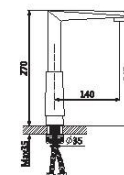

R4003

Single lever bathtub mixer