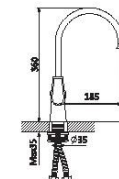

35mm Cartridge

R45

R4501

Single lever basin mixer

R4504

Single lever shower mixer

R4505

Single lever bifunctional mixer