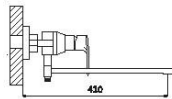

R4505-CW

Single lever bifunctional mixer