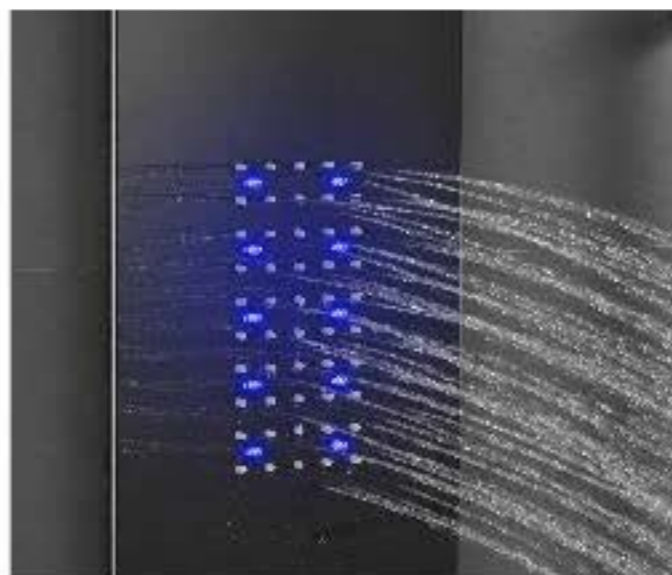

SHOWER PANEL

ALY-SP001

Shower head size: 520*220
Body size: 880*220 【Black】

Four Function Water:
Rain + Waterfall + Back Spray
Massage + Hand Shower

Bathroom Shower

Experience life and enjoy a comfortable shower

MASSAGE SHOWER
EXPERIENCE

SHOWER PANEL

ALY-SP002

Shower head size: 520*220
Body size: 880*220 【Mirror】

SHOWER PANEL

ALY-SP003

Shower head size: 520*220
Body size: 880*220 【Black】

Back spray water:
massage function

LED light

MASSAGE SHOWER
EXPERIENCE

SHOWER PANEL

ALY-SP005

Shower head size: 520*220
Body size: 880*220 [Black]

SHOWER PANEL

ALY-SP006

Shower head size: 520*220
Body size: 880*220 【Mirror】

LED Digital Display

Five-function water with LED light:
Rain + Waterfall + Back spray +
Water spout + Hand shower;
LED light: Hydroelectric Power

SHOWER PANEL

ALY-SP007

Shower head size: 520*220
Body size: 880*220 【Black】