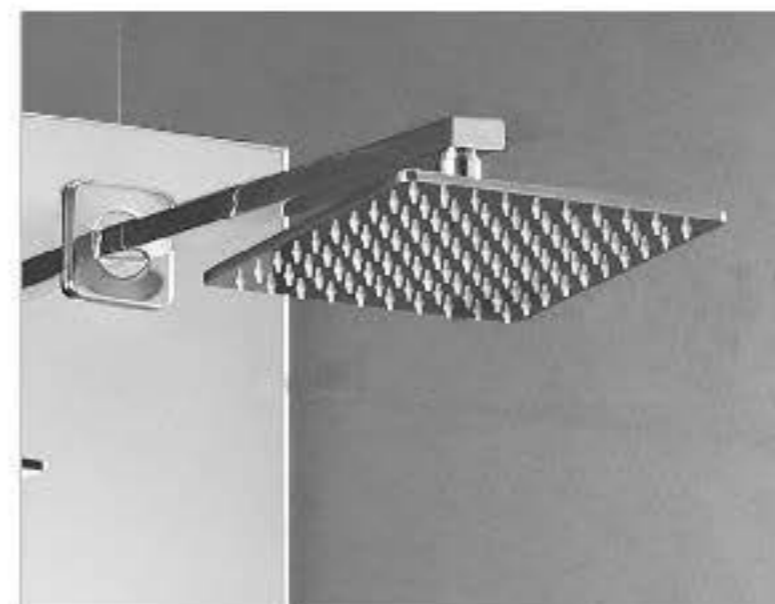

SHOWER PANEL

ALY-SP001

Shower head size: 520*220
Body size: 880*220 【Black】

Four Function Water:
Rain + Waterfall + Back Spray
Massage + Hand Shower

Bathroom Shower

Experience life and enjoy a comfortable shower

SHOWER PANEL

ALY-SP013

Shower head size: 520*220
Body size: 880*220 【Rose Gold】

**Back Spray+Hand
Shower Water effect**

MASSAGE SHOWER
EXPERIENCE
**

SHOWER PANEL

ALY-SP014

Shower head size: 520*220
Body size: 880*220 [Blue]

SHOWER PANEL

ALY-SP015

SIZE: 1400*220【Mirror】

LED light

LED light

MASSAGE SHOWER
EXPERIENCE

SHOWER PANEL

ALY-SP016

SIZE: 1400*220【Black】

THE FEELING OF
HOME AND
COMFORT

SHOWER PANEL

ALY-SP017

SIZE: 1350*220 [Mirror]

Four Function Water:
Rain + Back Spray Massage
+ Hand Shower

SHOWER PANEL

ALY-SP018