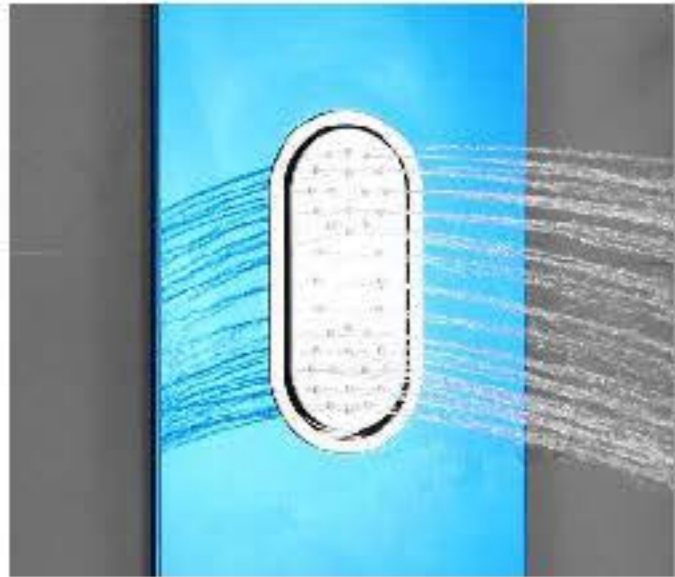

MASSAGE SHOWER
EXPERIENCE

SHOWER PANEL

ALY-SP002

Shower head size: 520*220
Body size: 880*220 【Mirror】

SHOWER PANEL

ALY-SP003

Shower head size: 520*220
Body size: 880*220 【Black】

Back spray water:
massage function

LED Digital Display

Five-function water with LED light:
Rain + Waterfall + Back spray +
Water spout + Hand shower;
LED light: Hydroelectric Power

SHOWER PANEL

ALY-SP007

Shower head size: 520*220
Body size: 880*220 【Black】

Shower head size: 520*220
Body size: 880*220 【Gold】

SHOWER PANEL

ALY-SP012

Shower head size: 520*220
Body size: 880*220 【Black】

Four-function Water With LED Light:
Rain + Waterfall + Back spray
massage + Hand shower;
LED Light:Hydroelectric Power

SHOWER PANEL

ALY-SP013

Shower head size: 520*220
Body size: 880*220 【Rose Gold】

**Back Spray+Hand
Shower Water effect**

MASSAGE SHOWER
EXPERIENCE
**

SHOWER PANEL

ALY-SP014

Shower head size: 520*220
Body size: 880*220 [Blue]