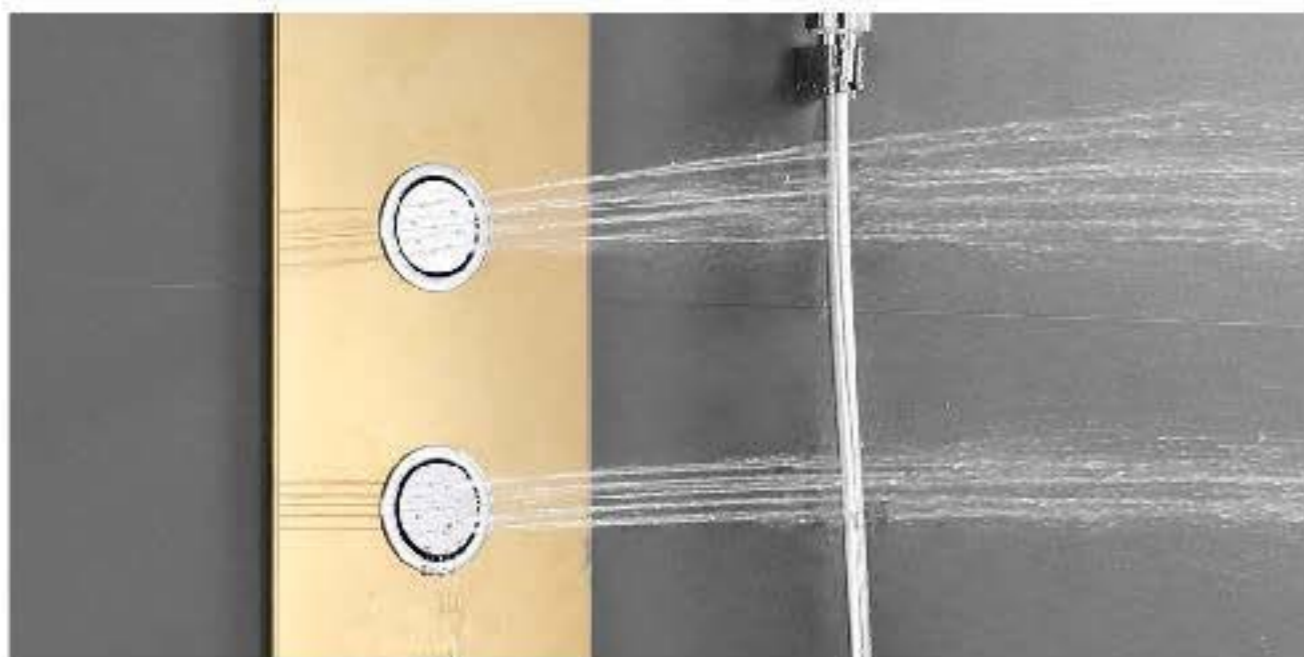

Bathroom Shower

Experience life and enjoy a comfortable shower

MASSAGE SHOWER
EXPERIENCE

SHOWER PANEL

ALY-SP011

Shower head size: 520*220
Body size: 880*220 【Gold】