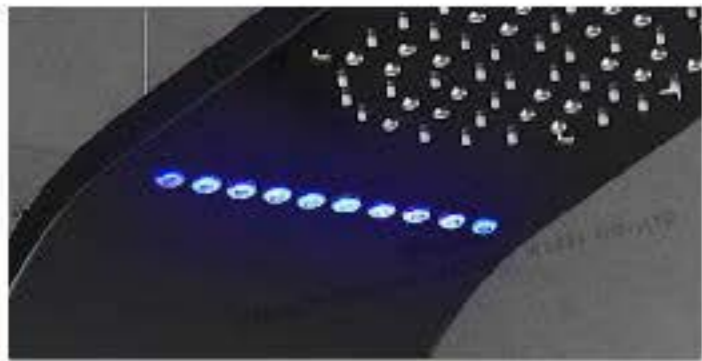

SHOWER PANEL

ALY-SP015

SIZE: 1400*220【Mirror】

LED light

LED light

MASSAGE SHOWER
EXPERIENCE

SHOWER PANEL

ALY-SP016