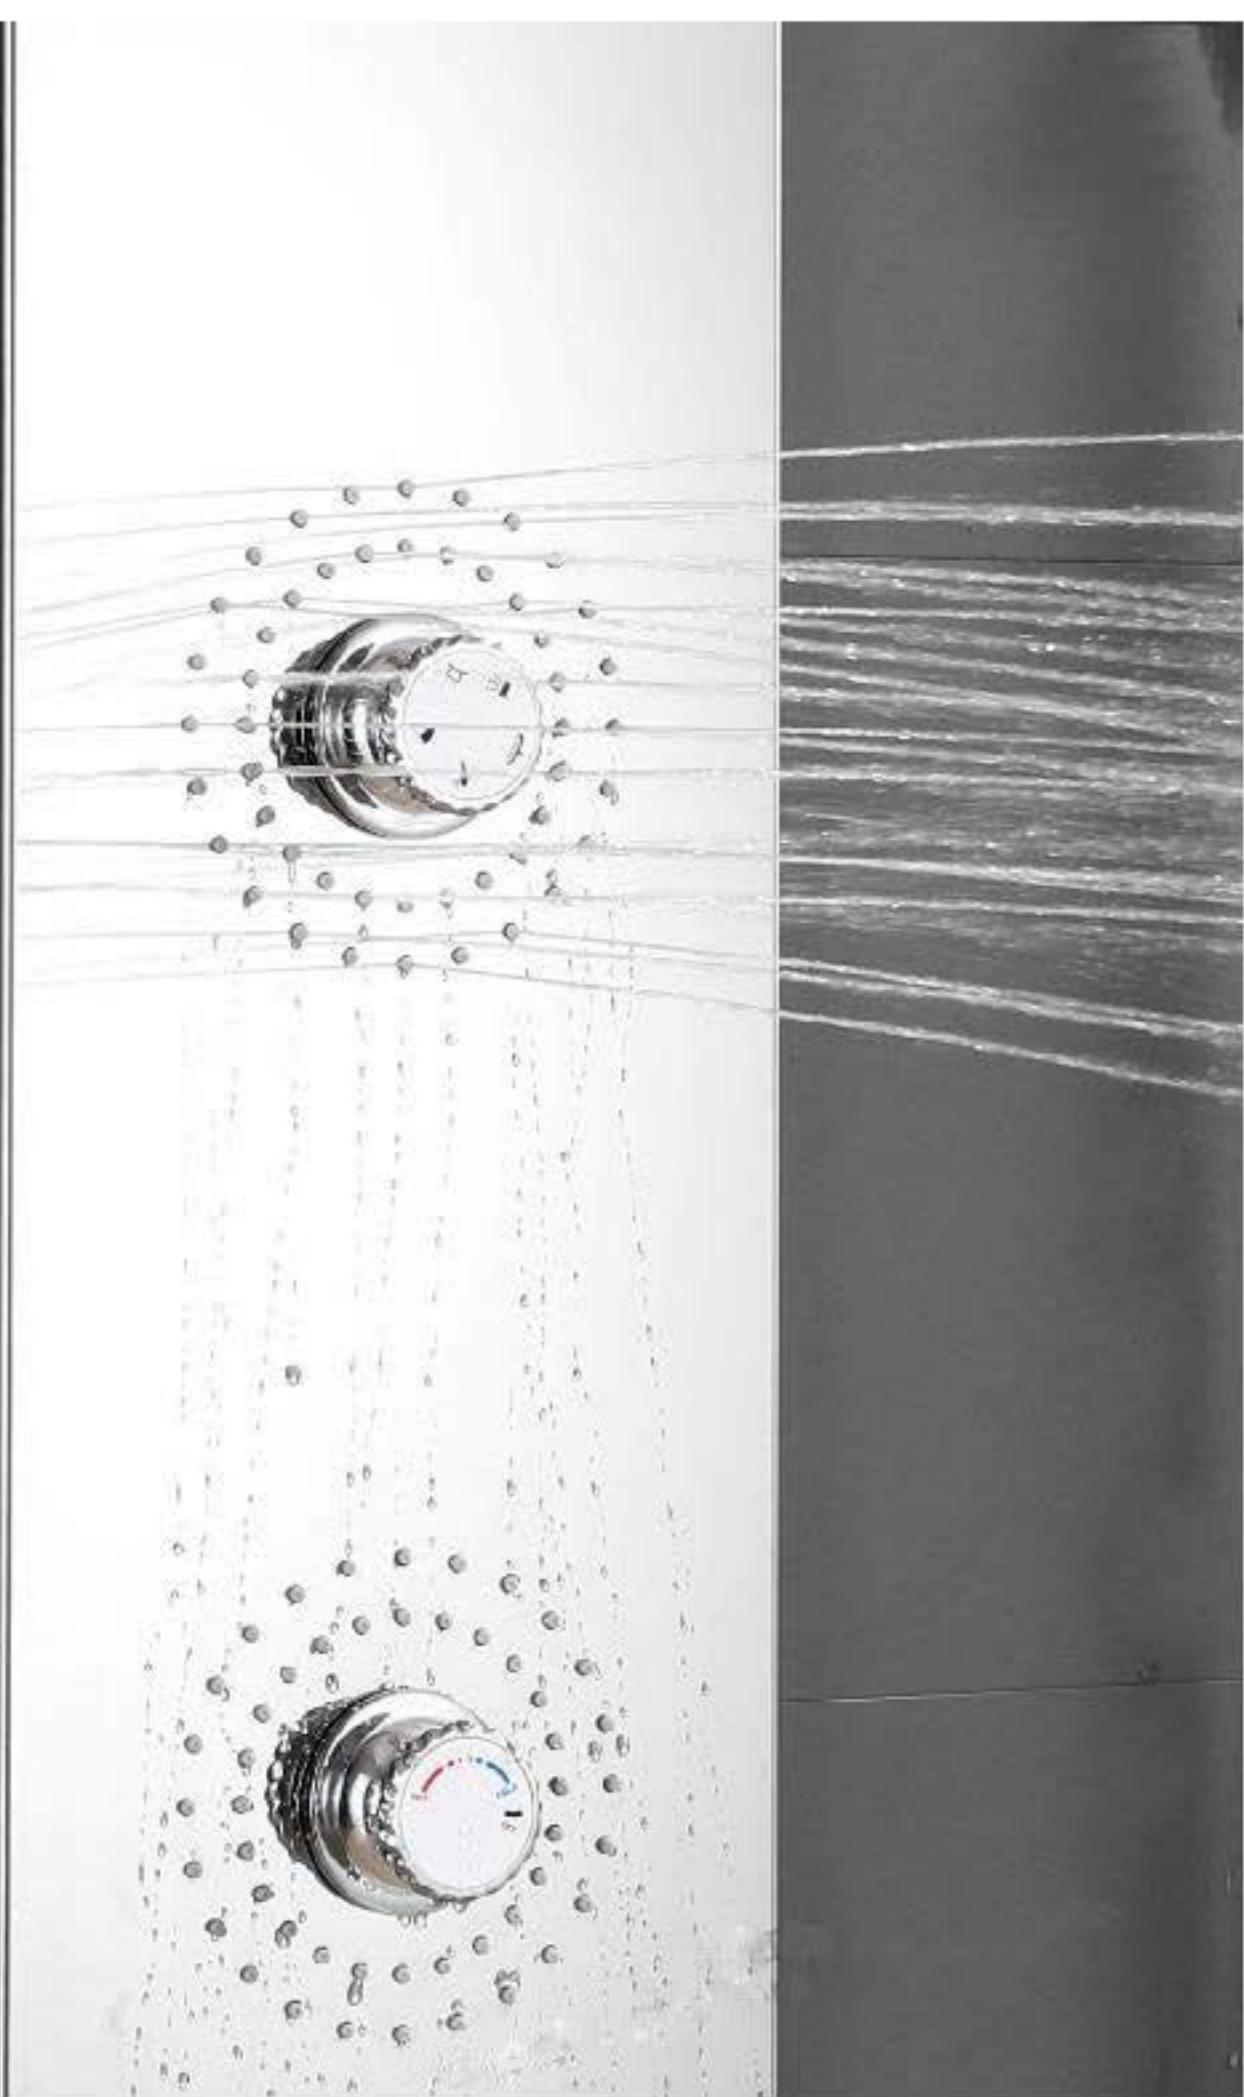

LED Digital Display

Five-function water with LED light:
Rain + Waterfall + Back spray +
Water spout + Hand shower;
LED light: Hydroelectric Power

SHOWER PANEL

ALY-SP007

Shower head size: 520*220
Body size: 880*220 【Black】

SHOWER PANEL

ALY-SP008

Shower head size: 520*220
Body size: 880*220 【Gold】

LED Digital Display
Powered by running water
Without any battery

MASSAGE SHOWER
EXPERIENCE

SHOWER PANEL

ALY-SP009

Shower head size: 520*220
Body size: 880*220 [Black]

SHOWER PANEL

ALY-SP010

Shower head size: 520*220
Body size: 880*220 【Mirror】

Bathroom Shower

Experience life and enjoy a comfortable shower

MASSAGE SHOWER
EXPERIENCE

SHOWER PANEL

ALY-SP011

Shower head size: 520*220
Body size: 880*220 【Gold】

SHOWER PANEL

ALY-SP012

Shower head size: 520*220
Body size: 880*220 【Black】

Four-function Water With LED Light:
Rain + Waterfall + Back spray
massage + Hand shower;
LED Light:Hydroelectric Power