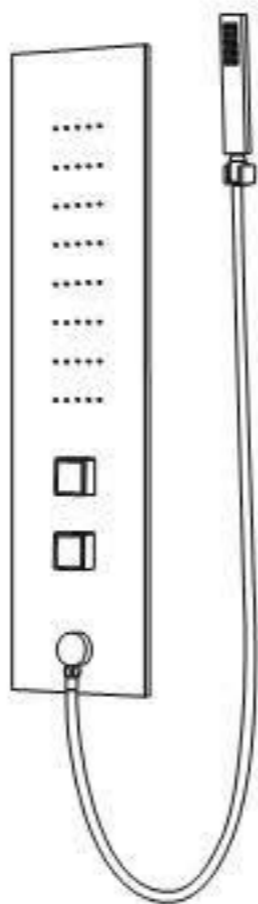

SHOWER PANEL

AOLIYA

Pictures showing is for reference, exact size basis on real product. All right reserved.
We have been working and innovating with un-stop step, if any changes, we do not
make an extra announce, please contact us for details.
图册产品及尺寸以实物为准, 以上数据仅作参考, 本企业保持最终解释权。
本企业产品不断更新, 如有变动恕不另行通知。

SHOWER PANEL

ALY-SP001

Shower head size: 520*220
Body size: 880*220 【Black】

Four Function Water:
Rain + Waterfall + Back Spray
Massage + Hand Shower

Bathroom Shower

Experience life and enjoy a comfortable shower

LED light

MASSAGE SHOWER
EXPERIENCE

SHOWER PANEL

ALY-SP005

Shower head size: 520*220
Body size: 880*220 [Black]

SHOWER PANEL

ALY-SP006

Shower head size: 520*220
Body size: 880*220 【Mirror】

LED Digital Display

Five-function water with LED light:
Rain + Waterfall + Back spray +
Water spout + Hand shower;
LED light: Hydroelectric Power

SHOWER PANEL

ALY-SP007

Shower head size: 520*220
Body size: 880*220 【Black】