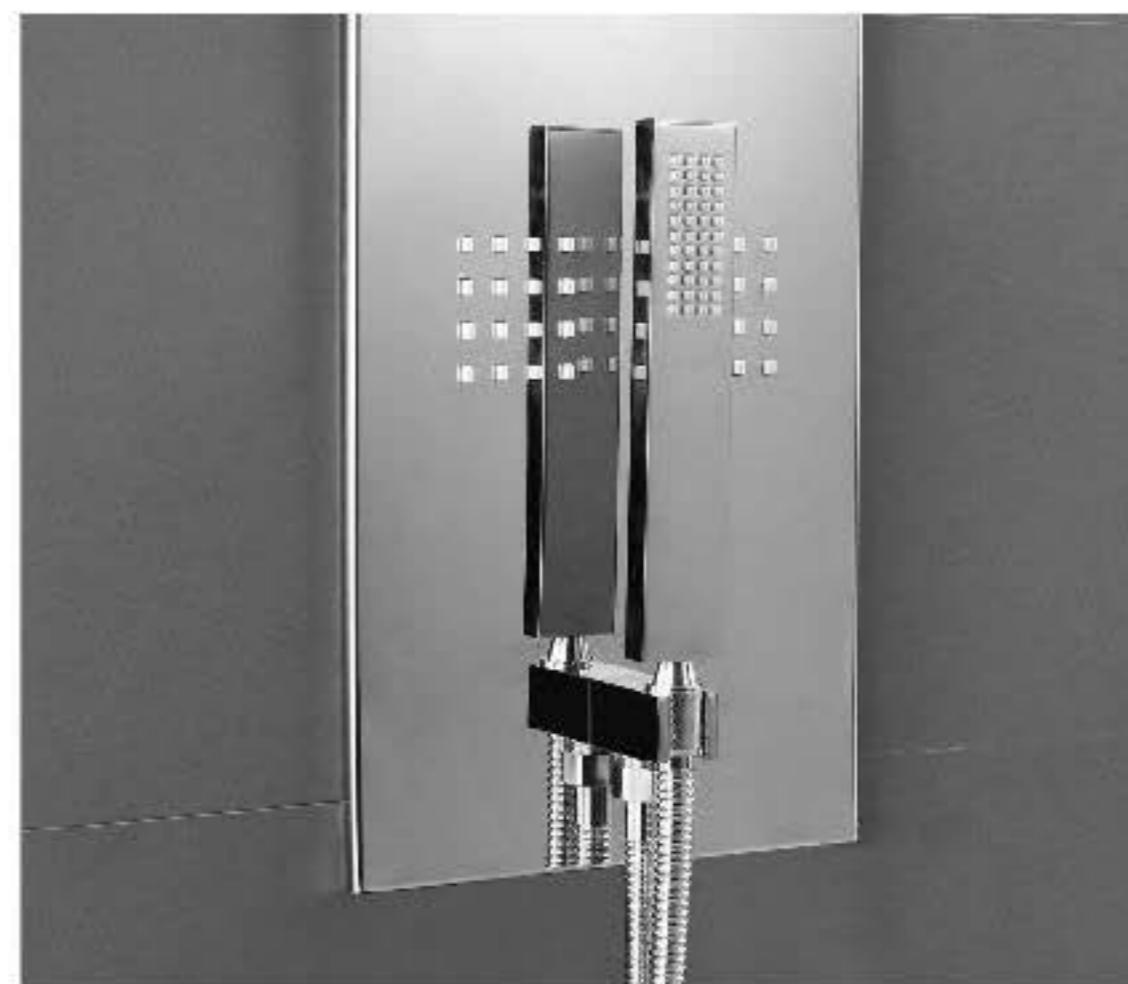

SHOWER PANEL

ALY-SP017

SIZE: 1350*220 [Mirror]